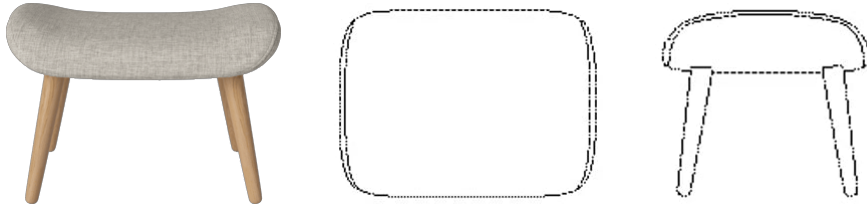

Philippa series

Designed by Busetti Garuti Redaelli, Italy

Philippa combines a very Nordic and modern look, yet retains references to 1950s and 1960s classic armchairs. The armchair is created by the design group Busetti Garuti Redaelli, designed with softness, comfort and an organic shape in mind.

02-100-05

Philippa Footstool

Specifications

Country of origin	Assembly	Depth	Width	Height	Max weight capacity
Poland	Delivered assembled	45 cm	62 cm	40 cm	110 kg
Producer	Wood due diligence	The parcel's measurements			
Kebe A/S	Legs, Solid, Oak, Quercus robur, Poland	The parcel's measurements 1: 0.09 m ³ , 7.1 kg (D 22.0 cm, W 66.5 cm, H 61.0 cm)			
Foam	Legs	Zippers	Slats		
Comes with one kind of density. MDI foam as the main one. Special MDI UK foam (FR)	Loctite upon Steelcase request.	There are zipppers under the seat, main cover is closed by special OKE closing	No slats is used.		

Max weight capacity
110 kg

Armrest height
50 cm

Producer
Kebe A/S

Wood due diligence
Legs, Solid, Oak, Quercus robur, Poland

The parcel's measurements
The parcel's measurements 1: 0.43 m³, 171 kg
(D 86.0 cm, W 84.5 cm, H 59.0 cm))

02-100-05

Philippa Footstool

Depth
45 cm

Width
62 cm

Height
40 cm

Max weight capacity
110 kg

Producer
Kebe A/S

Wood due diligence
Legs, Solid, Oak, Quercus robur, Poland